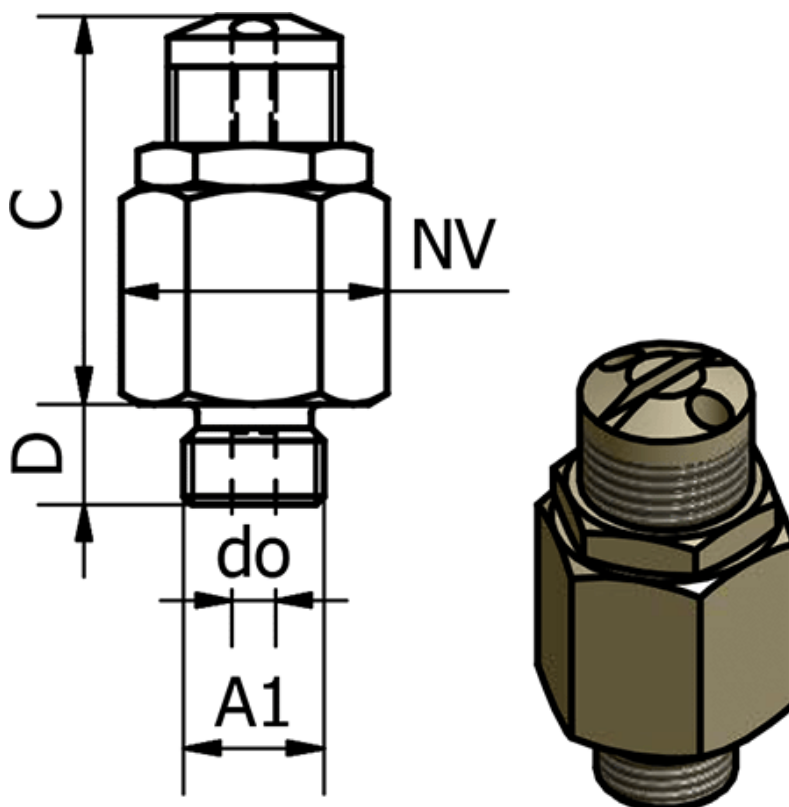

Data Sheet

Article number: 58621826

Description: Mini safety valve 218.26, - G 1/4"

Measures

C	= 27
D	= 7
do	= 3
NV	= 16
Set pressure	= 30 - 60 bar
Thread A1	= G 1/4"